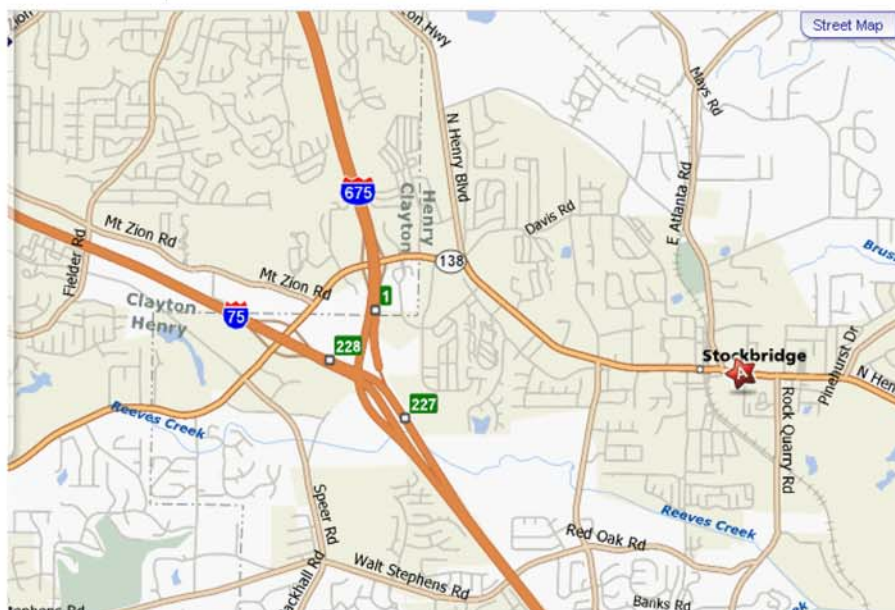

Is located at 4617 North
Henry Boulevard
(Hwy 138/ 42)

**RAIN DATE
April 25, 2009**

Exhibitors Only

- Registration fee: \$25 per vehicle
- Setup: Begins at 8 a.m.
- Judging: Open class/all vehicles
- Trophies: Awarded to Top 20 & Best of Show & Top Motorcycle & Spectator's Choice
- Questions? Call event coordinator Frankie Hicks at (770) 389-5582

All proceeds go to the SHS Marching Tiger Band

For More Information contact 770-389-5582

To Atlanta ↑

To Macon ↓

Directions

From I-75 South: Travel north towards Atlanta to exit #228 (Stockbridge/ Jonesboro). Turn right onto Hwy 138 E. Travel 3 miles. Stockbridge Elementary School is on the right.

From I-75 North: Travel south towards Macon to exit #228 (Stockbridge/ Jonesboro). Turn left onto Hwy 138 E. Travel 3 miles. Stockbridge Elementary School is on the right.

From I-675 North: Travel south towards Macon to exit #1 (Stockbridge Hwy 138). Turn left onto Hwy 138 E. Travel 2.5 miles. Stockbridge Elementary School is on the right.

From I-285: Travel to I-75 S. towards Tampa/ Macon to exit #228 (Stockbridge/ Jonesboro). Turn left onto Hwy 138 E. Travel 3 miles. Stockbridge Elementary School is on the right.